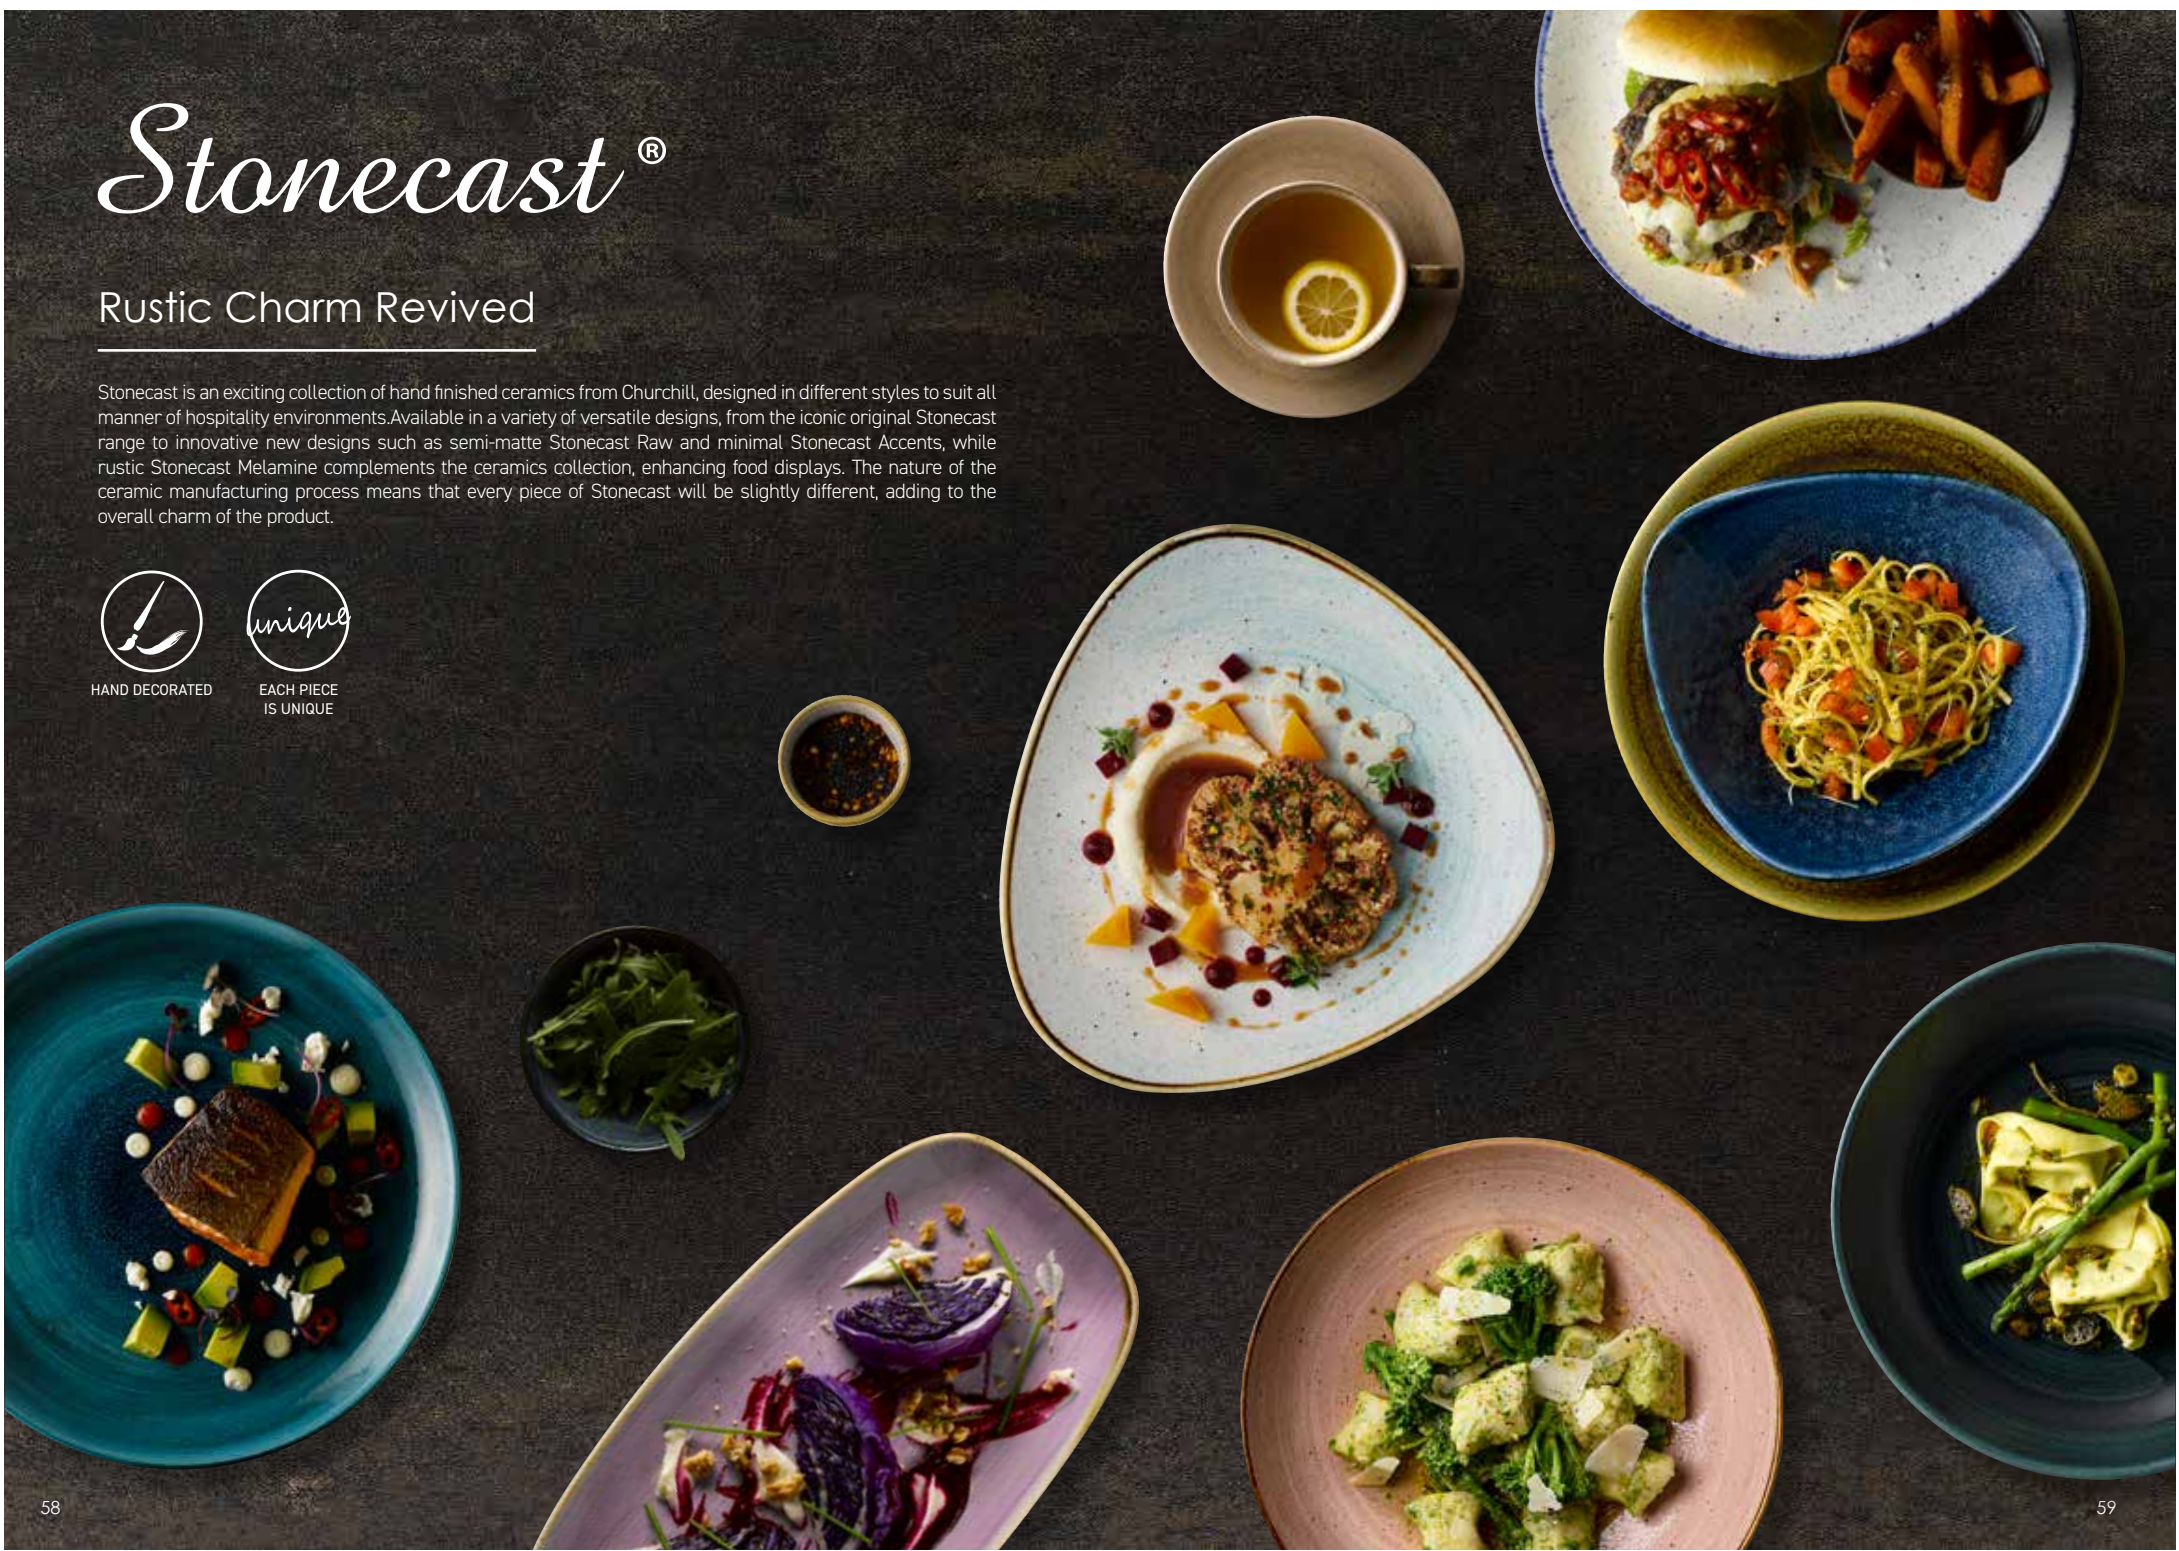

Stonecast®

Rustic Charm Revived

Stonecast is an exciting collection of hand finished ceramics from Churchill, designed in different styles to suit all manner of hospitality environments. Available in a variety of versatile designs, from the iconic original Stonecast range to innovative new designs such as semi-matte Stonecast Raw and minimal Stonecast Accents, while rustic Stonecast Melamine complements the ceramics collection, enhancing food displays. The nature of the ceramic manufacturing process means that every piece of Stonecast will be slightly different, adding to the overall charm of the product.

HAND DECORATED

EACH PIECE
IS UNIQUE